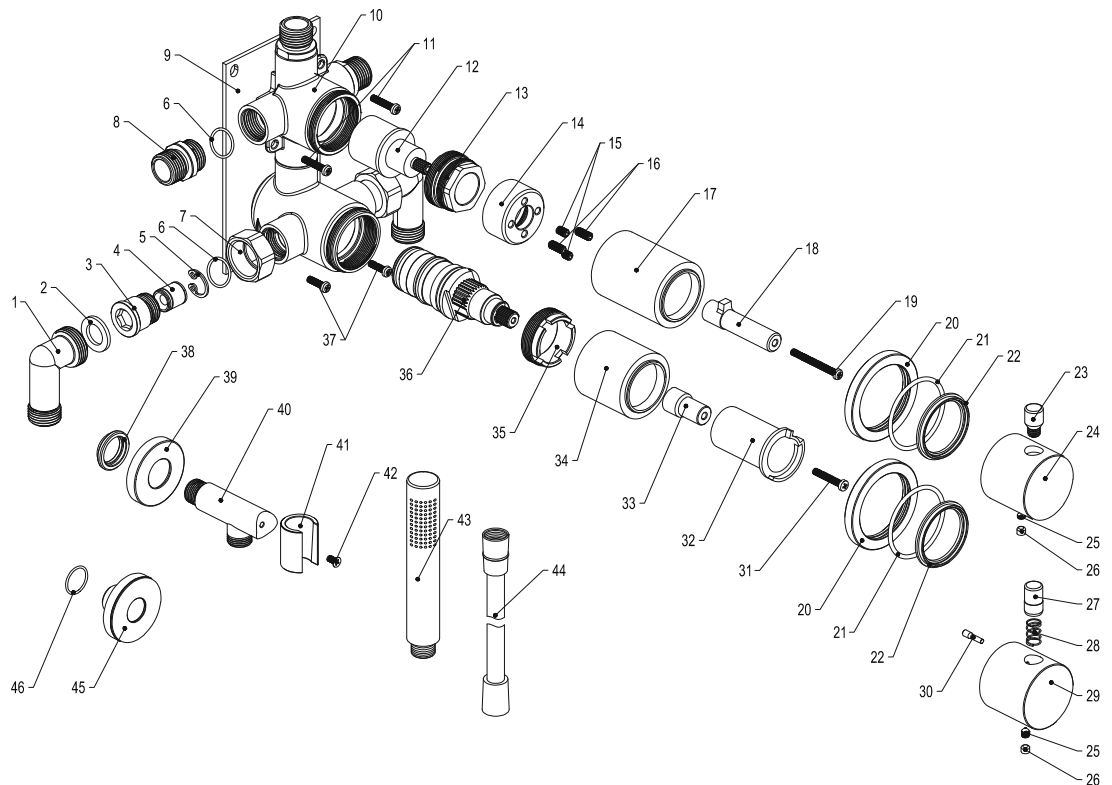

- 1 90° connector
- 2 Gasket
- 3 Connector
- 4 Check valve
- 5 c-ring
- 6 o-ring
- 7 Foot nut
- 8 Connector
- 9 Fastening plate
- 10 Body
- 11 Fixing screws
- 12 Diverter
- 13 Lock nut
- 14 Limiter
- 15 Hex screws
- 16 Limiter screws
- 17 Diverter cover
- 18 Splined extender
- 19 Screw
- 20 Decorative cover ring
- 21 o-ring
- 22 Washer
- 23 Handwheel bar
- 24 Handwheel
- 25 Inner hex screw
- 26 Decoration rubber
- 27 Handwheel bar
- 28 Button spring
- 29 Thermostatic handle
- 30 Handwheel plug
- 31 Screw
- 32 Temperature limiter
- 33 Spline bushing
- 34 Thermostat cover
- 35 Thermostat lock nut
- 36 Thermostatic cartridge
- 37 Fixing screws
- 38 Gasket
- 39 Decorative cover ring
- 40 Hand shower holder pipe
- 41 Hand shower holder pipe
- 42 Screw
- 43 Hand shower holder pipe
- 44 Hose
- 45 Tattle pipe cover
- 46 o-ring

Harmonized 2y Classic

Art no: 21039 RSK: 8295128

Primy
Stainless Steel
Kitchen & Bathroom

Scandtap AB, Olofsdalsvägen 21, 302 41 Halmstad, Sweden
info@scandtap.com, www.scandtap.com